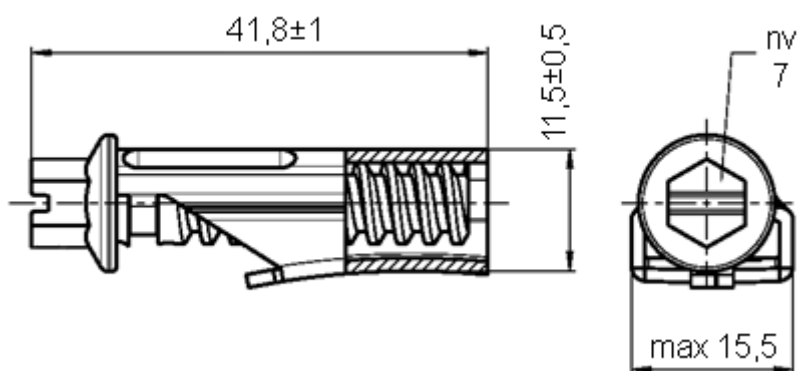

Data Sheet

Article number: 025608550013

Description: Norma band buckle NB-D/13 W4

Measures

Note = No measurements